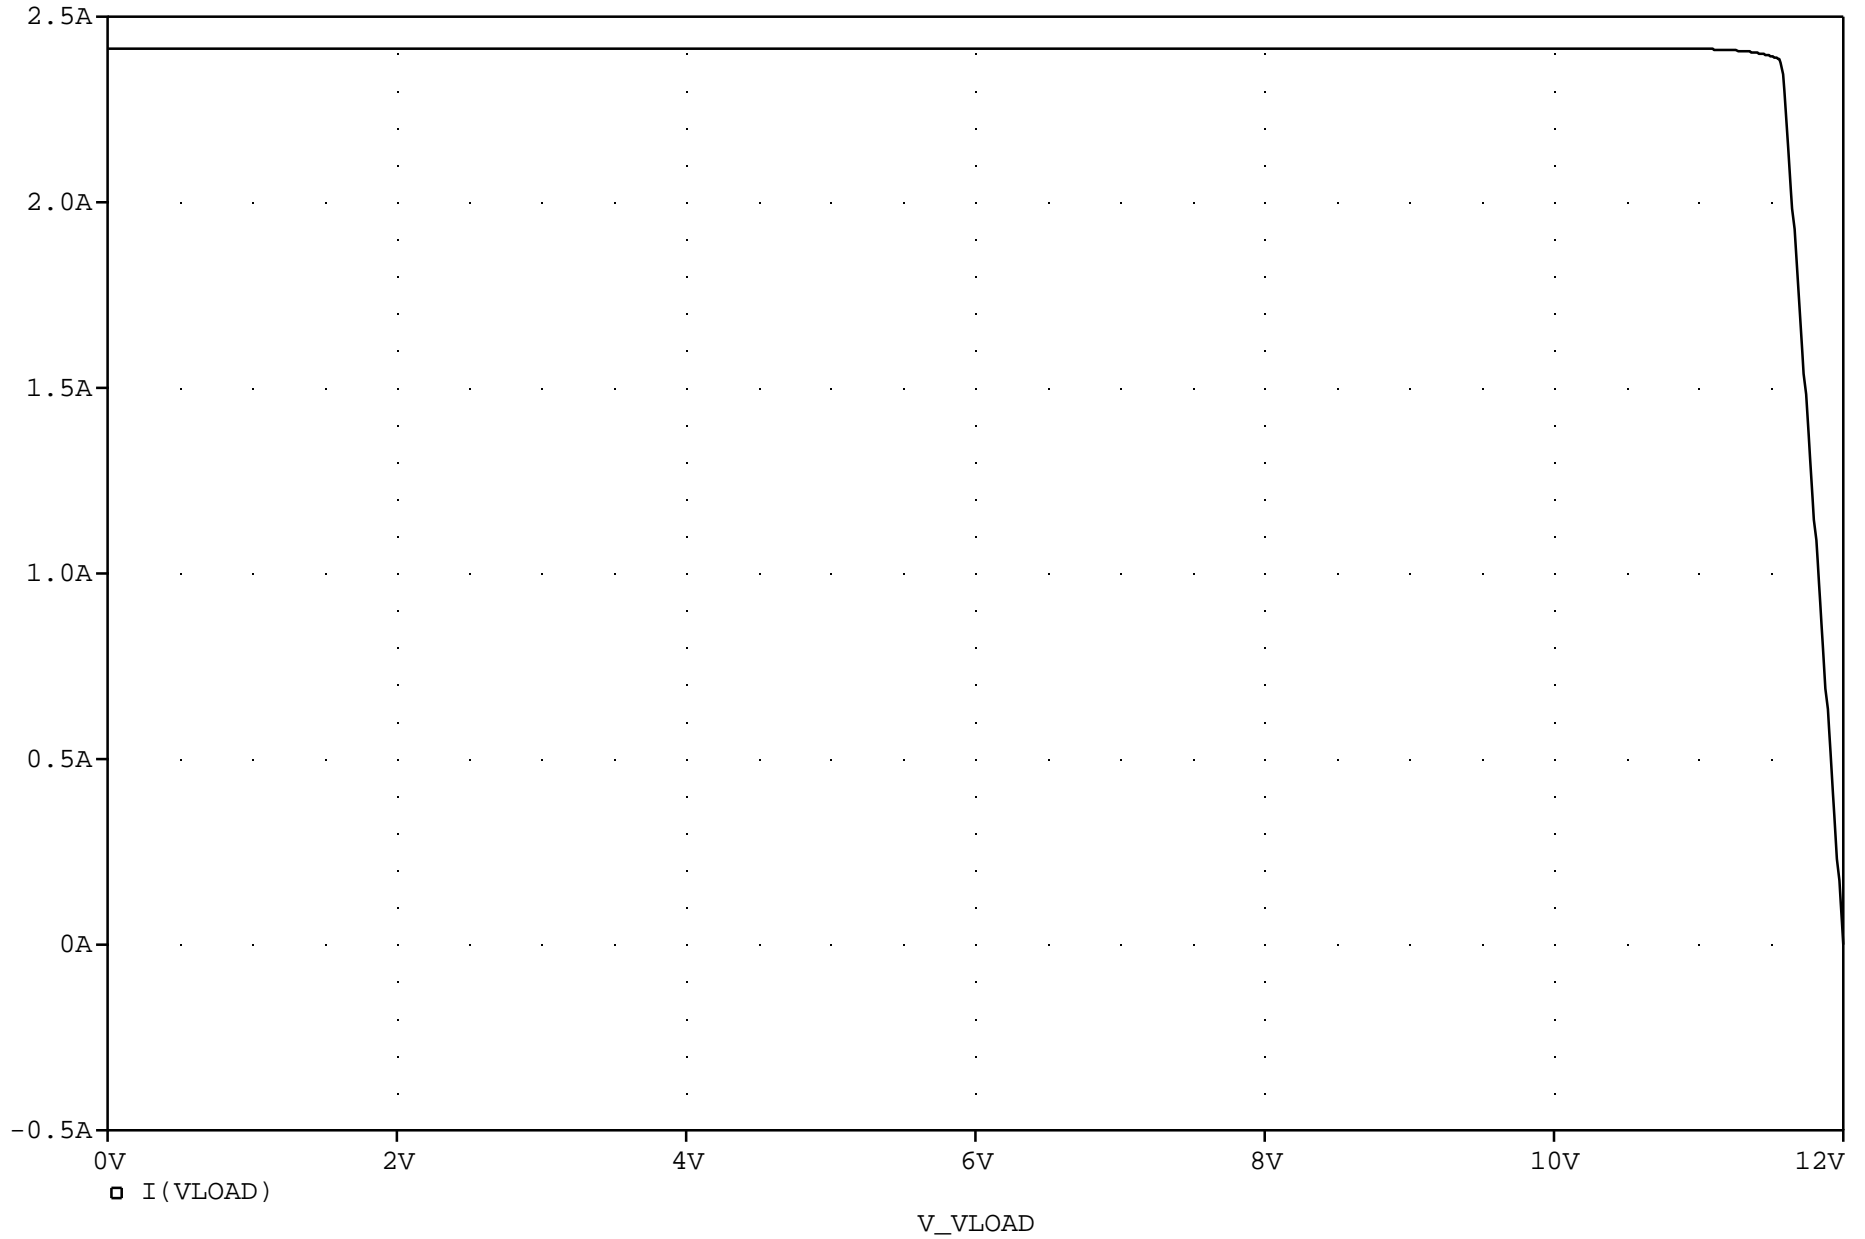

Low Drop Current Source

Analog Innovations, Inc.
824 E. Cathedral Rock Drive
Phoenix, AZ 85048-6300
(480)460-2350

Temperature(s): 27.0

March 13, 2005