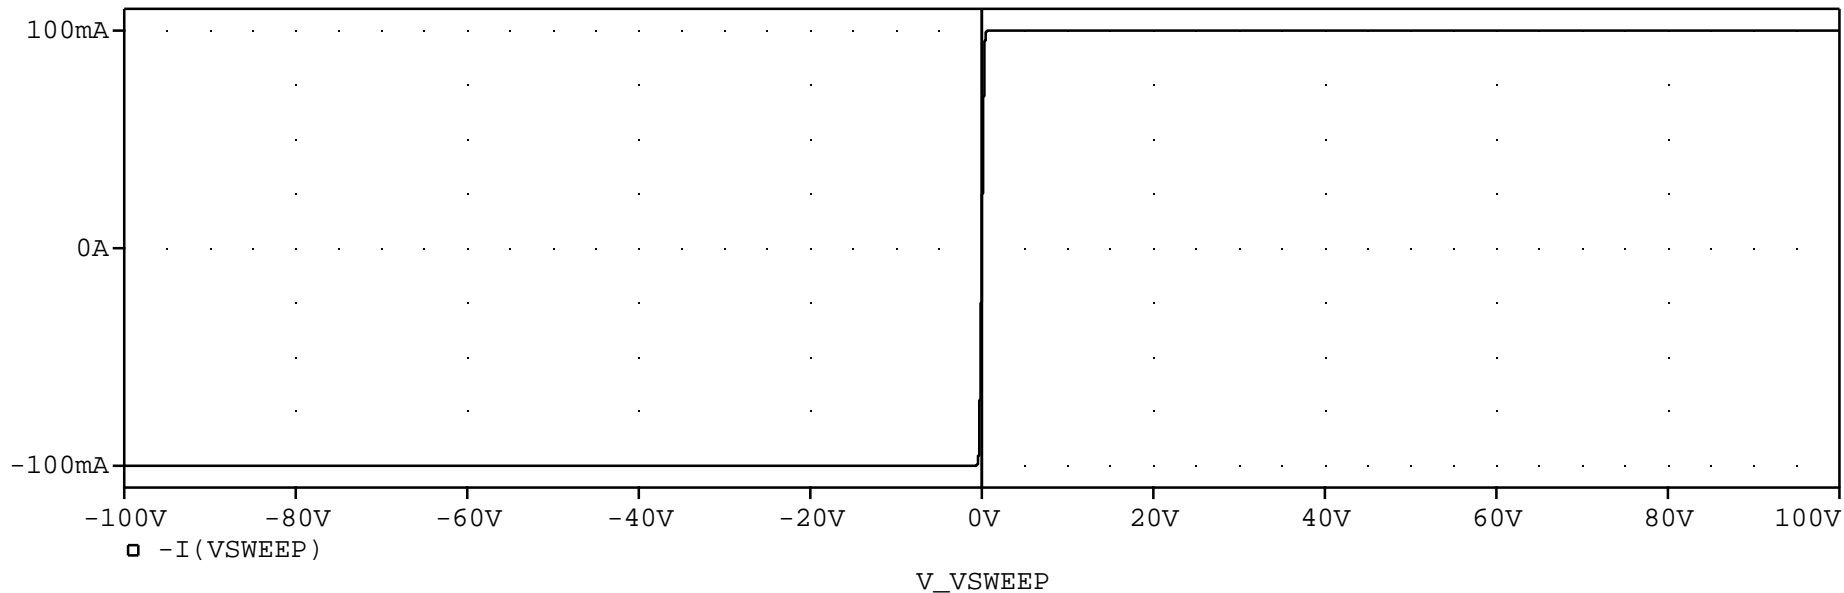

3 OHM LOAD WITH LIMITED POWER

A1:(49.462m,16.598m) A2:(-49.462m,-16.598m) DIFF(A):(98.925m,33.196m)

Analog Innovations, Inc.
824 E. Cathedral Rock Drive
Phoenix, AZ 85048-6300
(480)460-2350

Temperature(s): 27.0