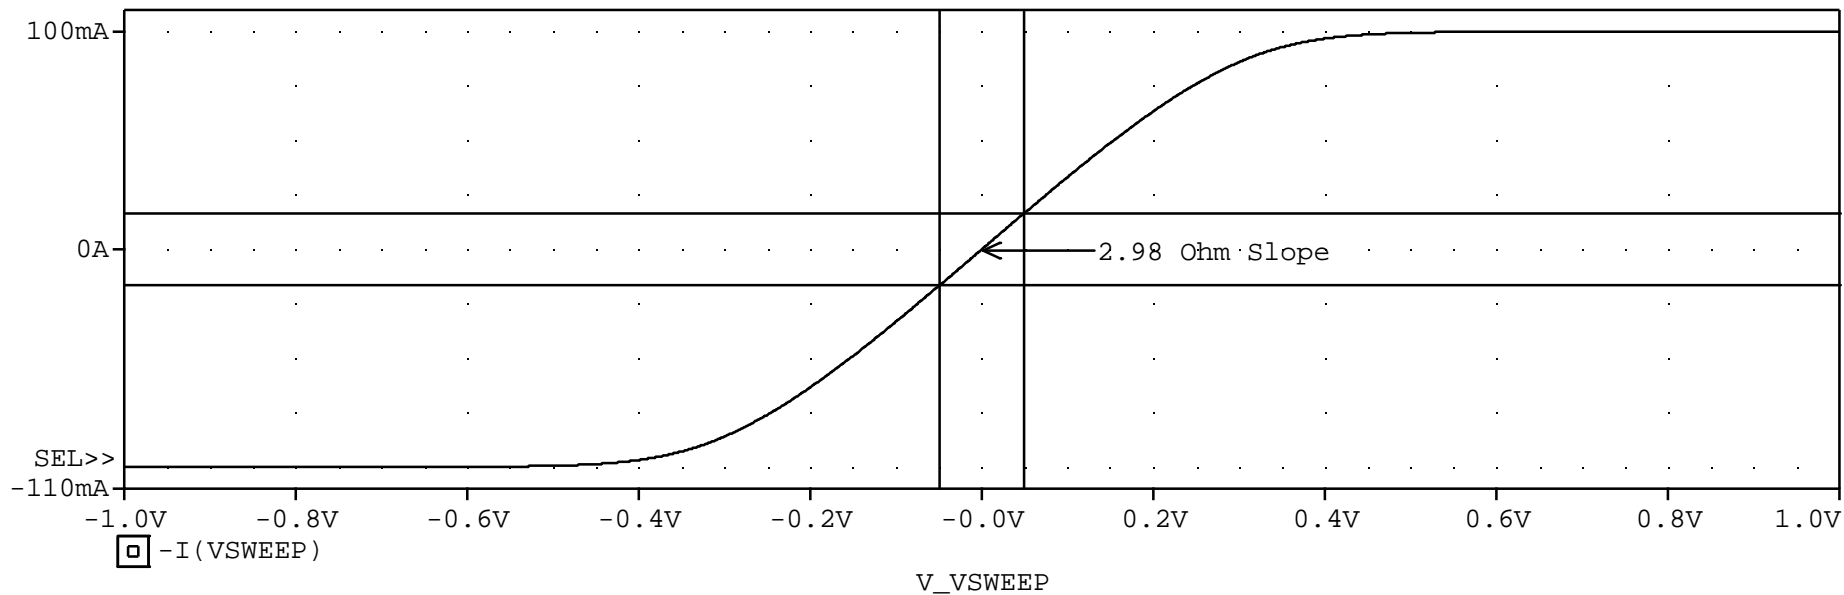

3 OHM LOAD WITH LIMITED POWER

A1:(49.462m,16.598m) A2:(-49.462m,-16.598m) DIFF(A):(98.925m,33.196m)

Analog Innovations, Inc.
824 E. Cathedral Rock Drive
Phoenix, AZ 85048-6300
(480)460-2350

Temperature(s): 27.0