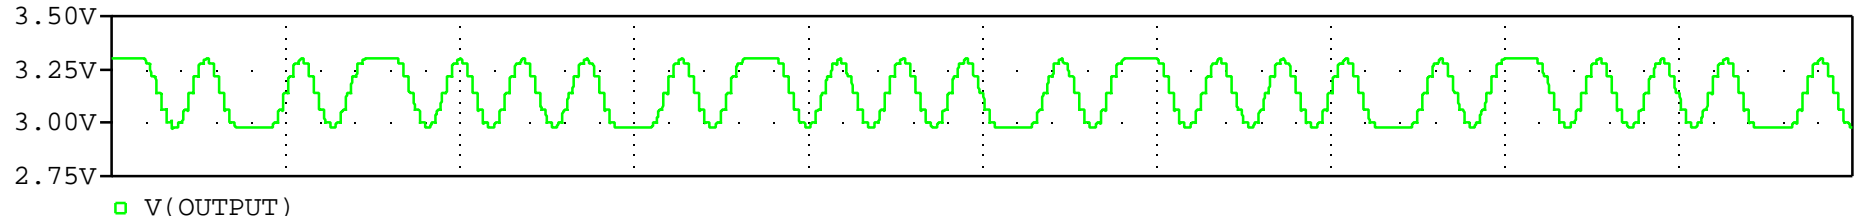

PARAMETERS:  
 Fo 66Meg  
 VDD 3.3V  
 BITRATE 11Meg

- LIBRARY: C:\Spice\DeviceLib\Atmel46KLib\bip\_typi.lib
- LIBRARY: C:\Spice\DeviceLib\Atmel46KLib\mos\_wcs.lib
- LIBRARY: C:\Spice\DeviceLib\Atmel46KLib\AtmelSubCkts.lib
- LIBRARY: C:\Spice\DeviceLib\Atmel46KLib\res\_typi.lib
- LIBRARY: C:\Spice\DeviceLib\Atmel46KLib\cap\_typi.lib

Transversal Filter with 11MB Data Patterns - Unfiltered

Transversal Filter with 11MB Data Patterns - Filtered