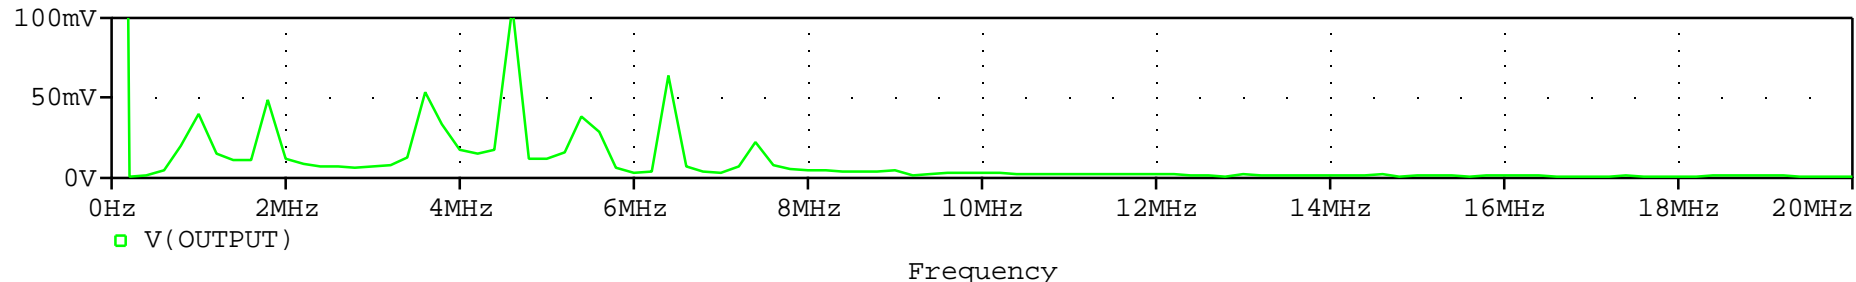

PARAMETERS:  
 Fo 66Meg  
 VDD 3.3V  
 BITRATE 11Meg

- LIBRARY: C:\Spice\DeviceLib\Atmel46KLib\bip\_typi.lib
- LIBRARY: C:\Spice\DeviceLib\Atmel46KLib\mos\_wcs.lib
- LIBRARY: C:\Spice\DeviceLib\Atmel46KLib\AtmelSubCkts.lib
- LIBRARY: C:\Spice\DeviceLib\Atmel46KLib\res\_typi.lib
- LIBRARY: C:\Spice\DeviceLib\Atmel46KLib\cap\_typi.lib

Transversal Filter with 11MB Data Patterns - Unfiltered

Transversal Filter with 11MB Data Patterns - Filtered