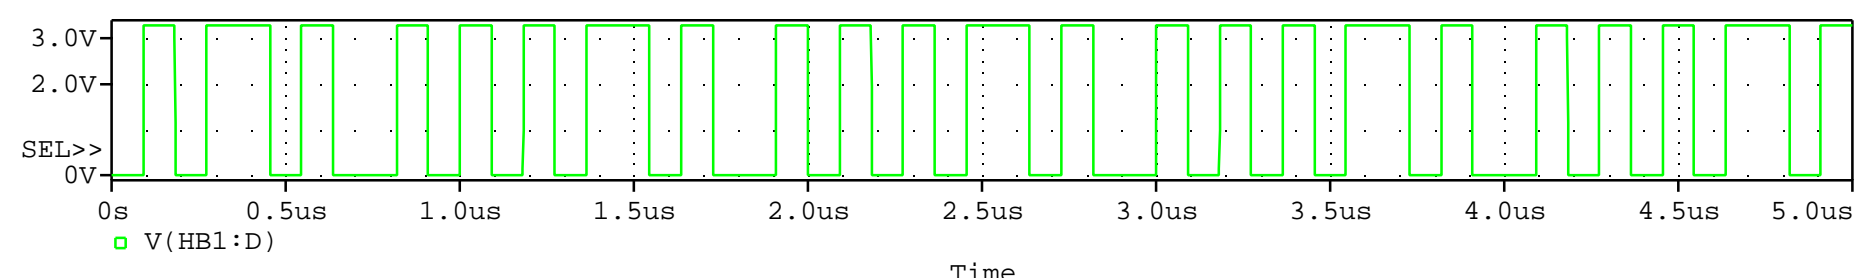

PARAMETERS:  
 Fo 66Meg  
 VDD 3.3V  
 BITRATE 11Meg

- LIBRARY: C:\Spice\DeviceLib\Atmel46KLib\bip\_typi.lib
- LIBRARY: C:\Spice\DeviceLib\Atmel46KLib\mos\_wcs.lib
- LIBRARY: C:\Spice\DeviceLib\Atmel46KLib\AtmelSubCkts.lib
- LIBRARY: C:\Spice\DeviceLib\Atmel46KLib\res\_typi.lib
- LIBRARY: C:\Spice\DeviceLib\Atmel46KLib\cap\_typi.lib

Transversal Filter with 11MB Data Patterns - Unfiltered

Transversal Filter with 11MB Data Patterns - Filtered