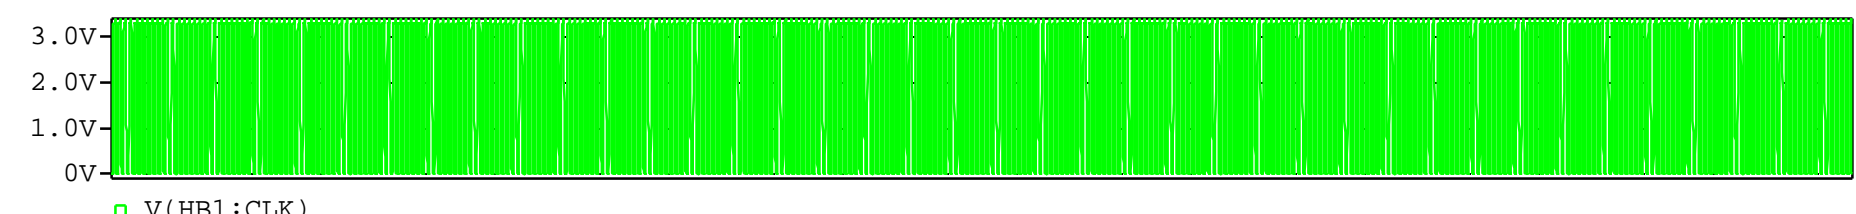

PARAMETERS:  
 Fo 66Meg  
 VDD 3.3V  
 BITRATE 11Meg

- LIBRARY: C:\Spice\DeviceLib\Atmel46KLib\bip\_typi.lib
- LIBRARY: C:\Spice\DeviceLib\Atmel46KLib\mos\_wcs.lib
- LIBRARY: C:\Spice\DeviceLib\Atmel46KLib\AtmelSubCkts.lib
- LIBRARY: C:\Spice\DeviceLib\Atmel46KLib\res\_typi.lib
- LIBRARY: C:\Spice\DeviceLib\Atmel46KLib\cap\_typi.lib

Transversal Filter with 11MB Data Patterns - Unfiltered

Transversal Filter with 11MB Data Patterns - Filtered