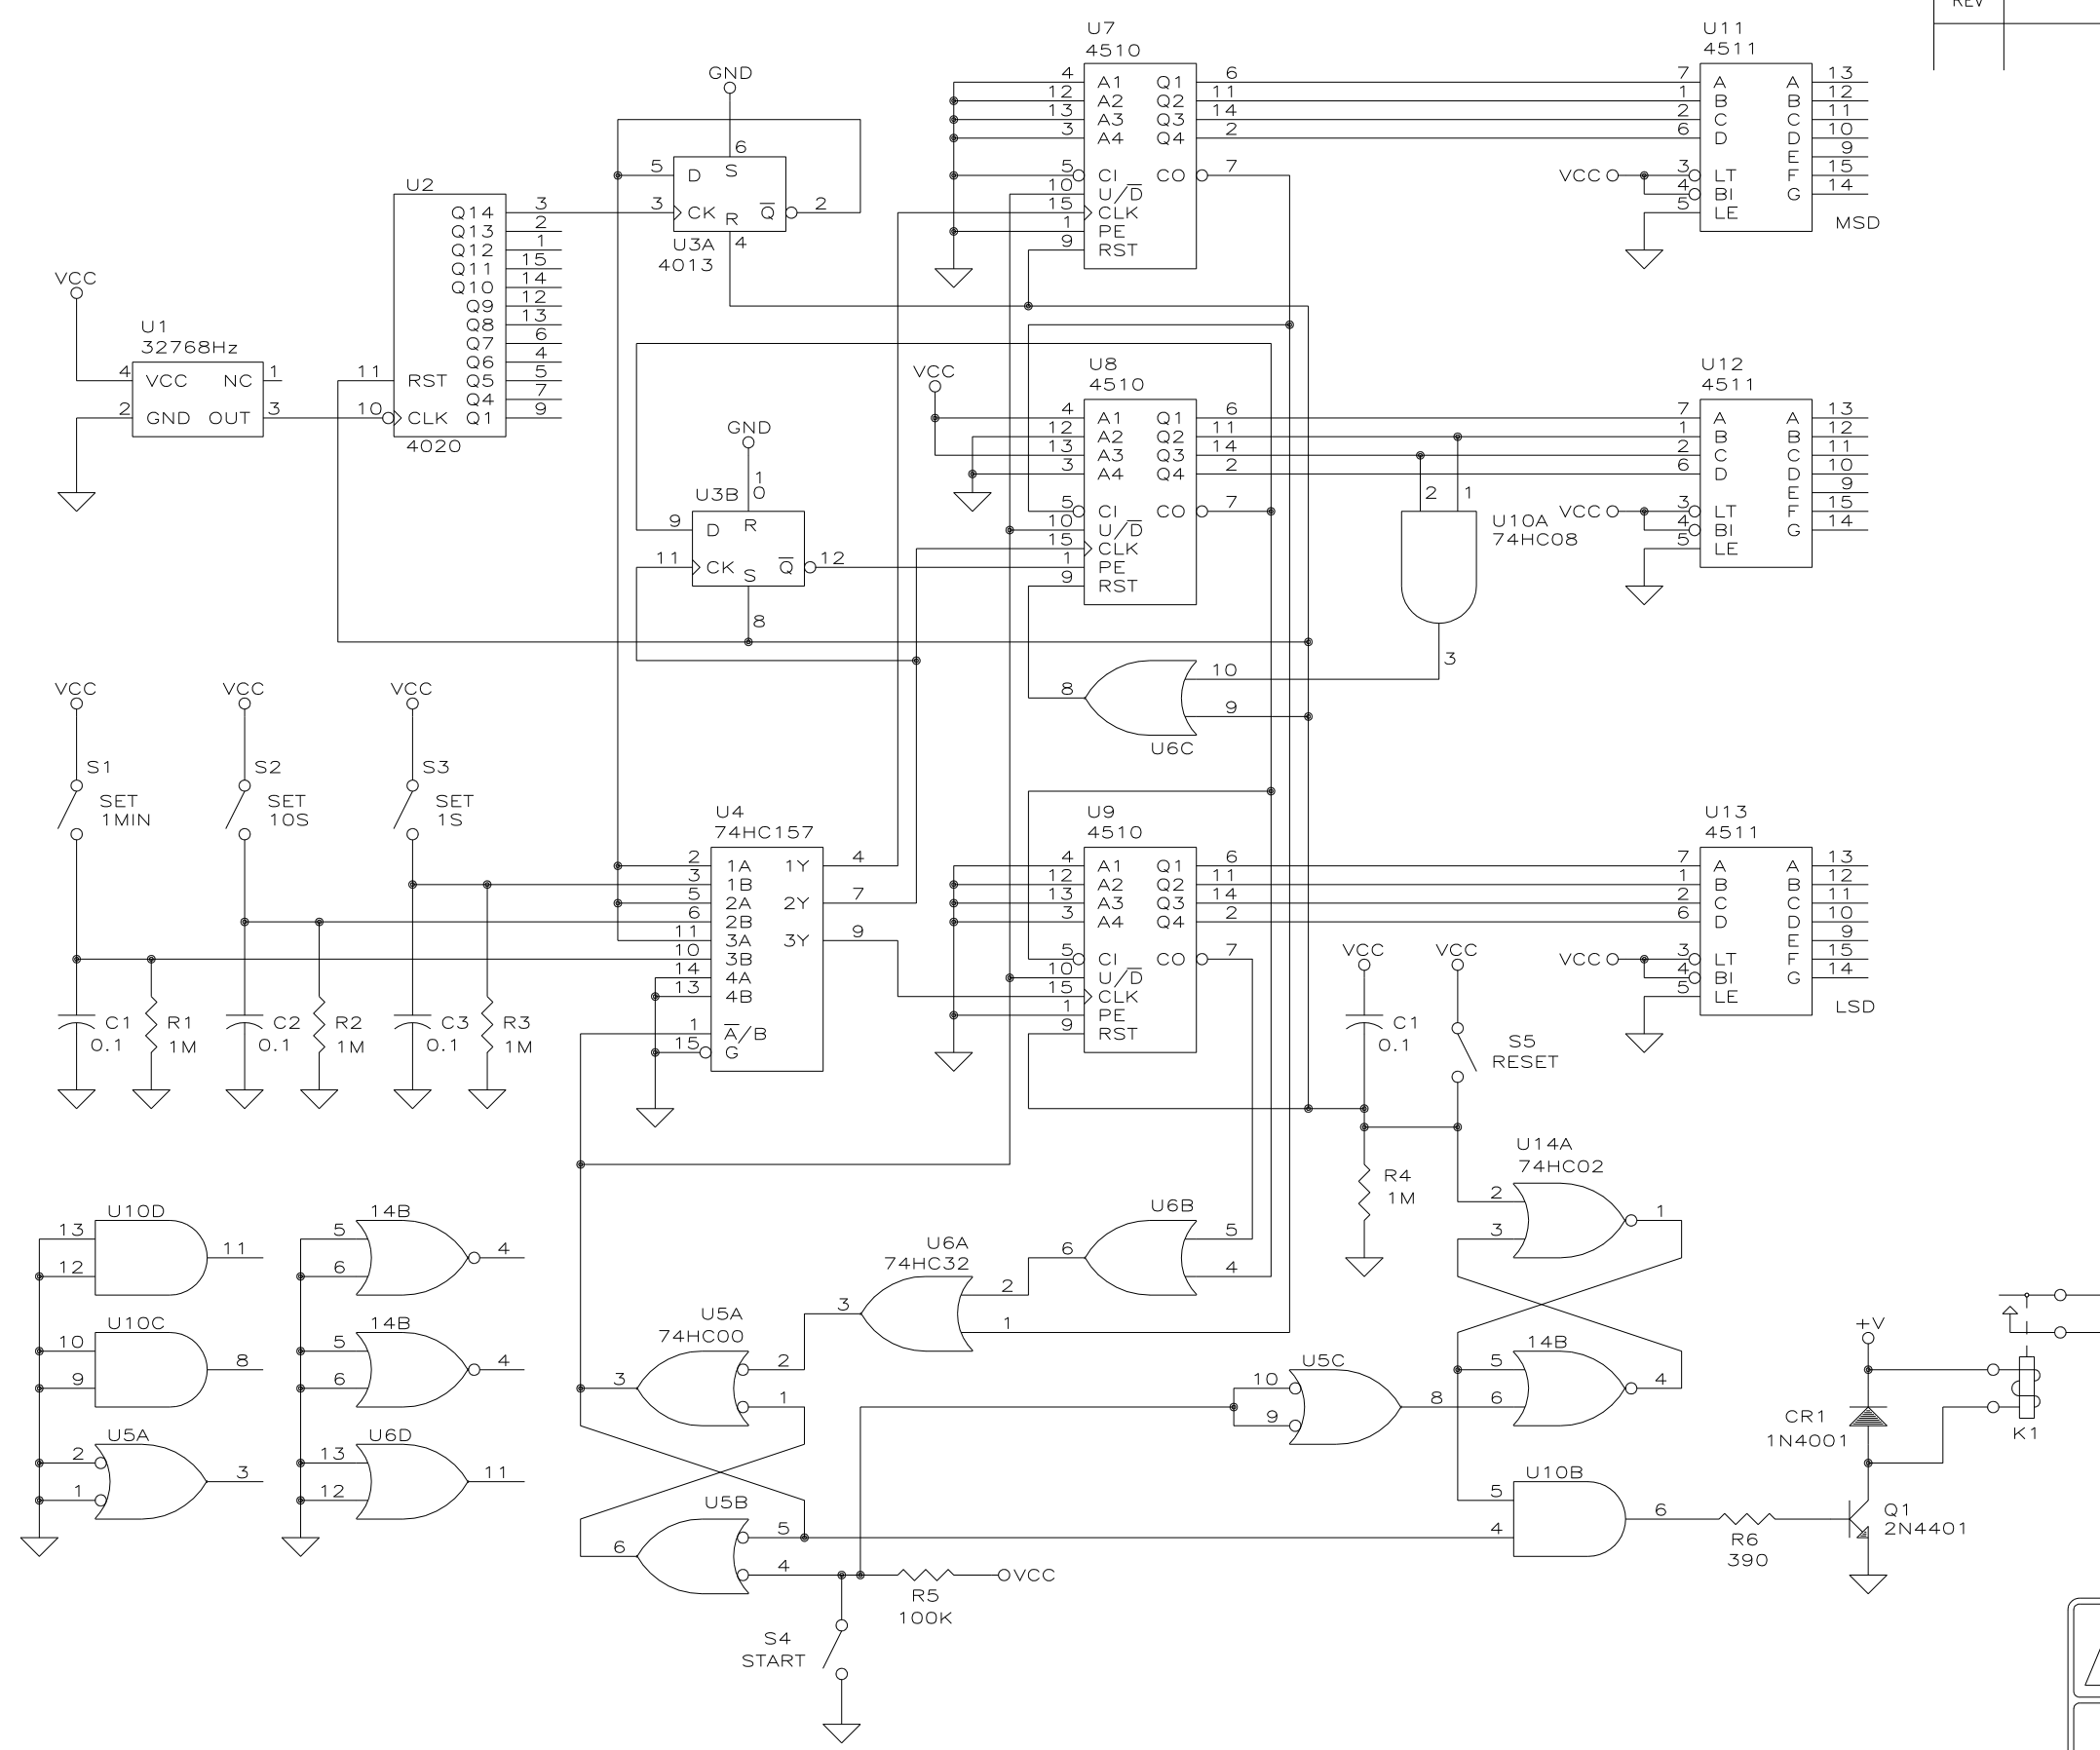

REVISION HISTORY			
REV	DESCRIPTION	DATE	APPROVED

Austin Instruments, Inc.
 Austin, Republic of Texas

PRESETTABLE TIMER

DWG SED 20050617A